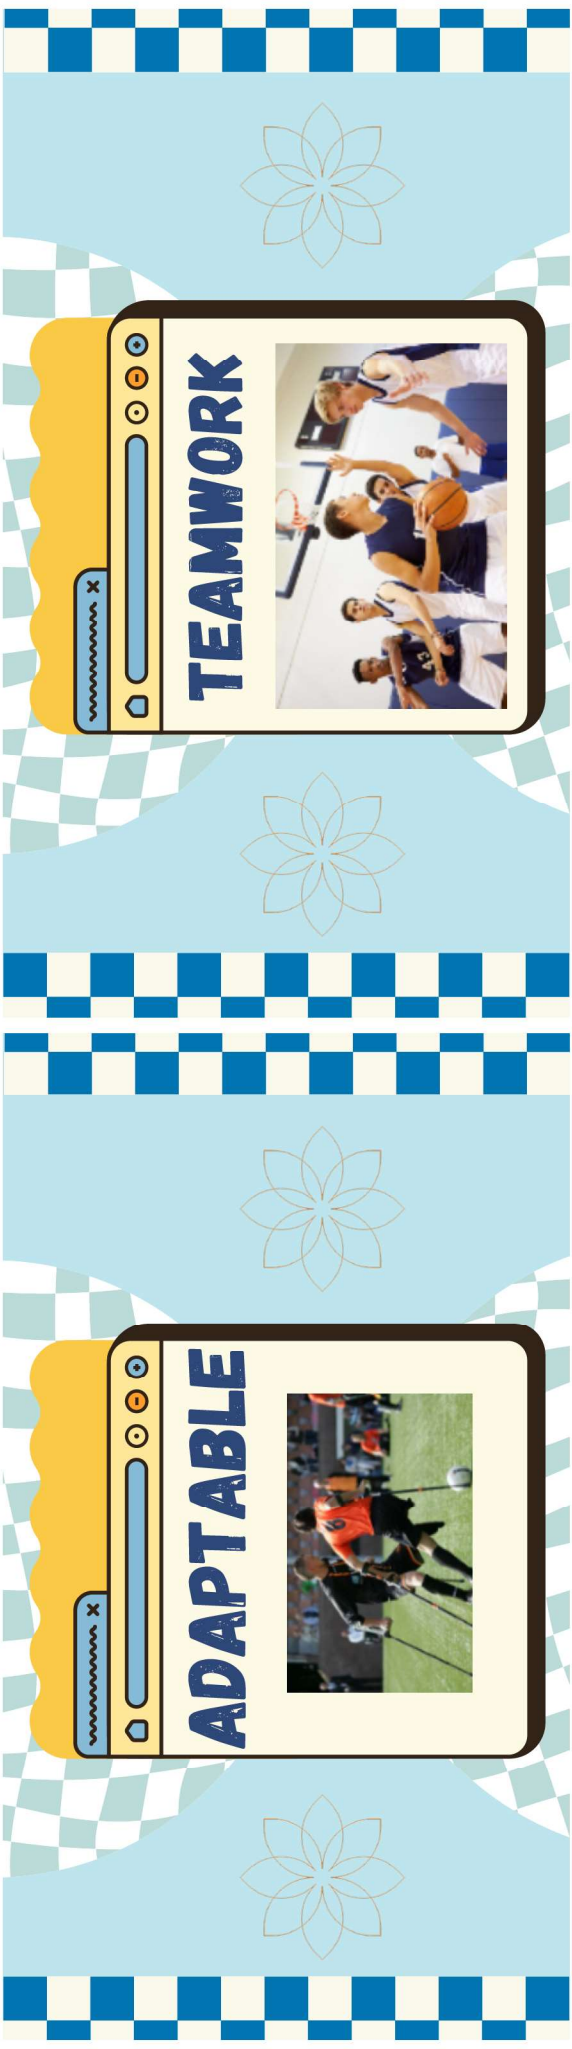

TEAMWORK

ADAPTABLE

FLEXIBLE