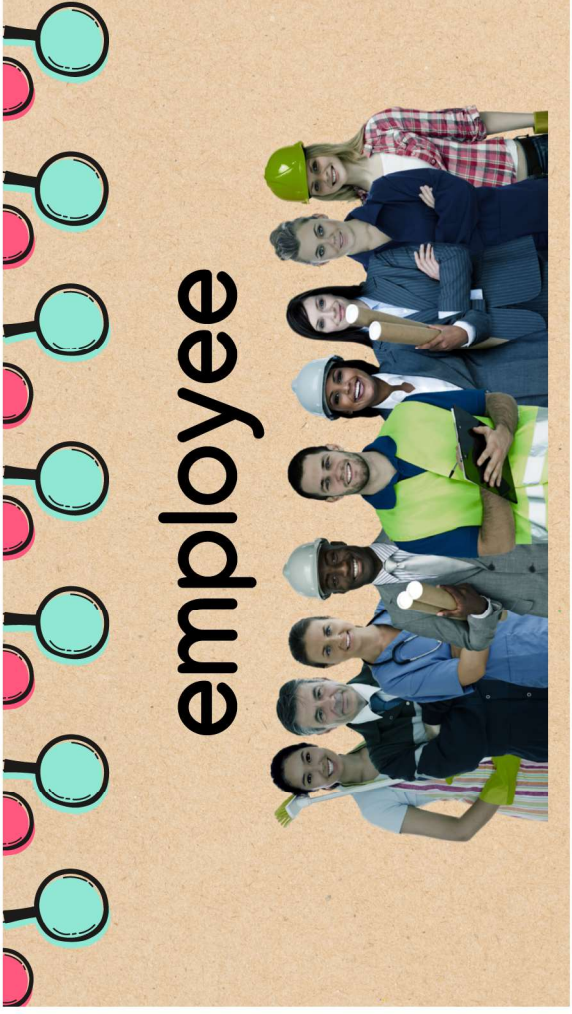

career interest
inventory

A comic-style speech bubble with a blue background, radiating lines, and yellow stars. The text "career interest inventory" is written vertically in a blue font. Below the text is a photograph of a young man with dark hair, wearing a blue long-sleeved shirt, sitting at a desk with a laptop and looking towards the camera.

Job

A comic-style speech bubble with a blue background, radiating lines, and yellow stars. The text "Job" is written vertically in a blue font. Below the text is a photograph of a young man in a grey shirt standing in a yard next to a lawnmower and a green pool cover.