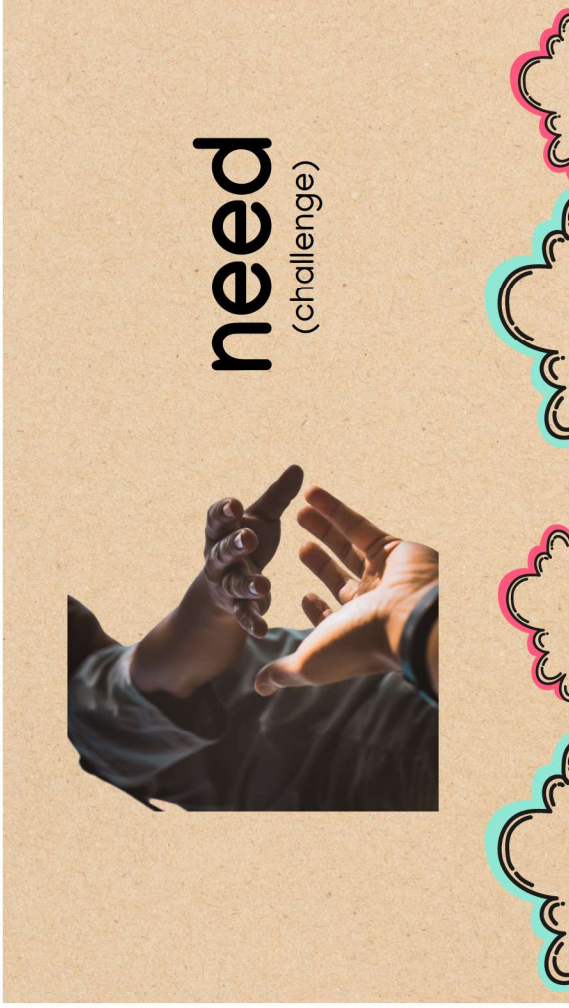

career interest
inventory

A comic-style speech bubble with a blue background, radiating lines, and yellow stars. The text "career interest inventory" is written vertically in a blue font. Below the text is a photograph of a young man with dark hair, wearing a blue long-sleeved shirt, sitting at a desk with a laptop and looking towards the camera.

Job

A comic-style speech bubble with a blue background, radiating lines, and yellow stars. The text "Job" is written vertically in a blue font. Below the text is a photograph of a young man in a grey shirt standing in a yard next to a lawnmower and a green pool cover.

career field

A comic-style speech bubble with a blue background, radiating lines, and yellow stars. The text "career field" is written vertically in a blue font. Below the text is a collage of images showing various people in different professional settings, including a chef, a nurse, a scientist, and a person in a suit.

self-advocacy

A woman with long brown hair is shown in profile, speaking. Above her head are five colorful speech bubbles in shades of blue, green, red, yellow, and purple. The entire scene is framed by a blue dotted border with a small cartoon character in the bottom right corner.